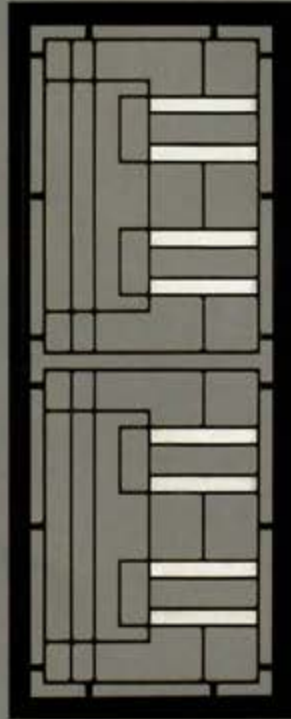

SP65 Rice Paper Glass
2 per door