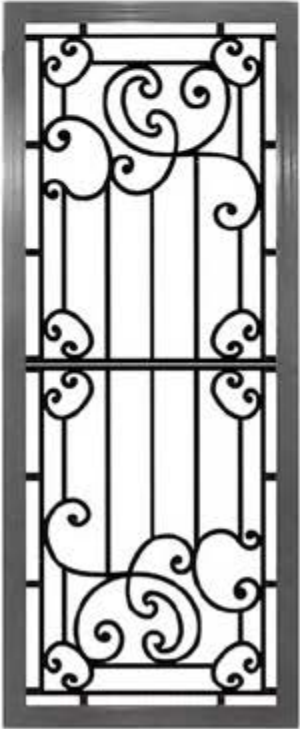

Cast Panel Combination Options

FOR HINGED DOORS (Please note - the first part number represents the top grille, the second represents the bottom grille)

SA2 AND SA1

SA3 AND SA1

SA10 AND SA11

SA8 AND SA5

SA9 AND SA9