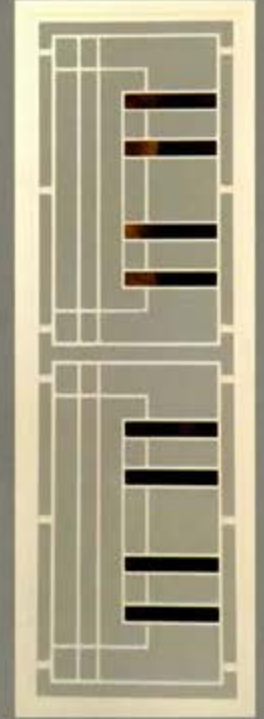

SP69 Black Glass
Side Light French Door: 2 per door