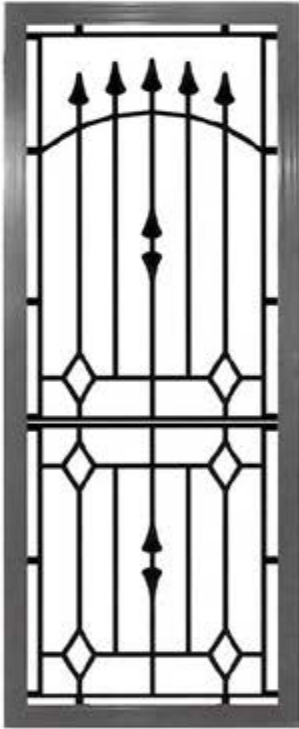

Cast Panel Combination Options

FOR HINGED DOORS (Please note - the first part number represents the top grille, the second represents the bottom grille)

SA2 AND SA1

SA3 AND SA1

SA10 AND SA11

SA8 AND SA5

SA9 AND SA9