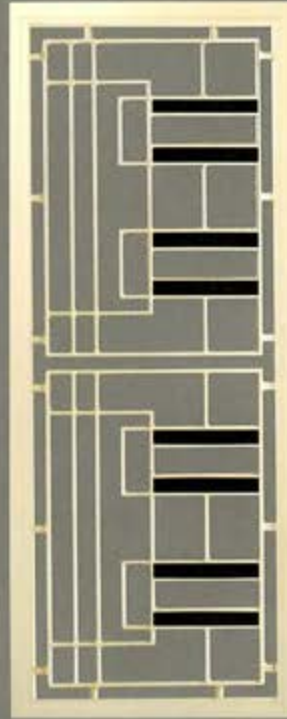

art deco range

- Bright Red
- Bistro Orange
- Satin Black
- French Blue

COLONIAL CASTINGS HINGED DOORS WITH GLASS INSERTS

SP71 Art Deco
Coloured Aluminium Inserts

SP65 Rice Paper Glass
2 per door

SP65AB Black Glass
2 per door

SP69 Black Glass
Side Light French Door: 2 per door

SP61AB Black Orchid

SP62AB Red Orchid

SP61AB Rose Jewel

SP68 AB Rose Jewel

These glass panel doors feature elegant decorative designs imposed on glass panels.
To clean simply wipe over with a damp cloth, avoid all acid based cleaners.

Side light

COLONIAL CASTINGS

HINGED DOORS

27M

27M2

28M

SP27AB

SP28AB

SP30
2 per door

SP17
2 per door

SP36
2 per door

SP52
2 per door

SP53
2 per door

SP50AB

SP44AB

SP45AB